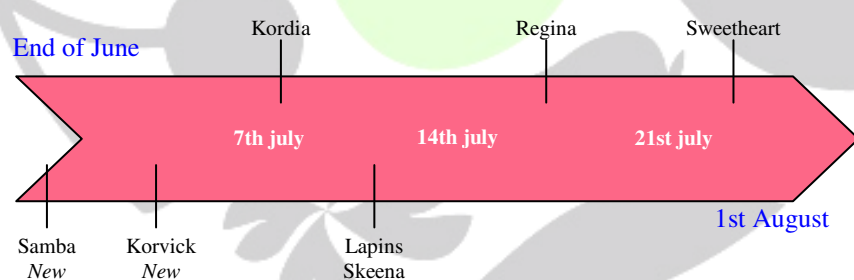

## Sweet cherries

*PACBELIMEX is an export company offering sweet cherry fruit directly from growers. The best supply conditions are guaranteed !*

### A commitment to best quality

Cherry fruit growing has been strongly modernised during the last few years. New varieties offer fruits with very high quality: large, dark red, firm and with excellent flavour. Most common varieties available are: Samba, Korvick, Kordia, Lapins, Skeena, Regina and Sweetheart (put into chronological order of harvest). Harvesting happens for a period of about six weeks depending on weather conditions. Some growers supplying Pacbelimex are now equipped with rain-proof structures providing availability and quality fruits despite bad weather.

**Availability** : Cherries available from June to beginning of August.

**Quality Standards** : All growers are Globalgap certified.

**Sizes available** : 24 + / 26 + / 28 + et 30 +

**Packaging** : Standard packaging is 5kg wooden tray with 50x30cm carton cover. Different packagings like 2kg or 4kg cartons boxes are available on demand.